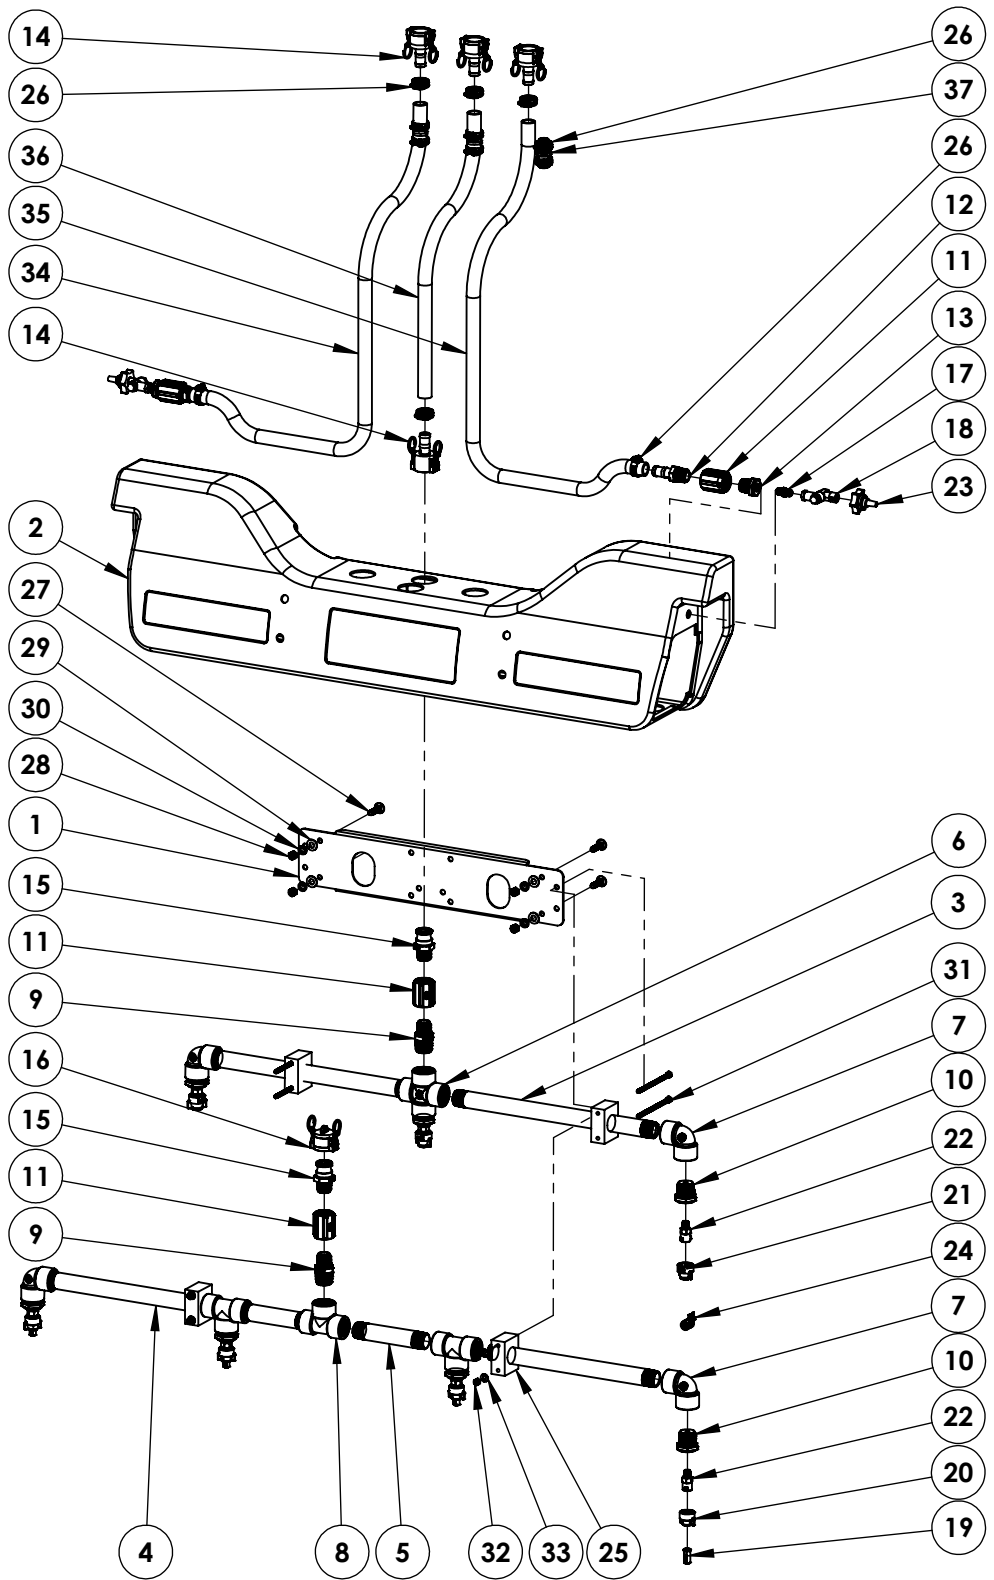

IMSB9 9 NOZZLE BOOM

ITEM NO.	Part #	DESCRIPTION	QTY.
1	AZFPM005	IMS4-6 Stainless boom bracket	1
2	AMICS001	Poly Shroud For Deicing Boom	1
3	AZFPM020	1" x 17-3/4" Poly Pipe For Deicing Boom	2
4	AZFPM022	1" x 14-13/16" Poly Pipe For Deicing Boom	2
5	AZFPM021	1" x 6-1/4" Poly Pipe For Deicing Boom	2
6	CBCR100	1" Poly Pipe Cross	1
7	CBEL10090	1" Poly Pipe Elbow 90	4
8	CBTEE100	1" Pipe Tee	3
9	CBRN100-075	1" x 3/4" Poly Reducer Nipple	2
10	CBRB100025	1" MPT x 1/4" FPT Reducer Bushing	7
11	CBCPLG075	3/4" Poly Pipe Coupling	4
12	CFPS04M04B	3/4" MNPT To 3/4" Hose Shank	2
13	CV3RB3414	3/4" x 1/4" Reducer Bushing	2
14	CB075C	3/4" Female Coupling X 3/4" Hose Shank	4
15	CB075F	3/4" Male Adaptor x 3/4" MPT	2
16	CB075CAP	1/2 and 3/4 Camlock cap	1
17	CBNIP025SH	1/4" Short Poly Nipple	2
18	CA404072N	1/4"NPT X QA Swivel	2
19	CNST002	3 Stream White Nozzle	4
20	CNST004	25598 REP. CAP CE White & Washer	4
21	CNST009	Teejet Tip/CAP XR 1-1/2 GPM	3
22	CNST017	TeeJet 1/4" NPT x BSPT Female Connection Adapter	7
23	CNBC014	FC Boomxtender 4.3 GPM Orange Plastic Quick Connect	2
24	CXSC0002	Cable Tie 8"	2
25	AZFPM015	1" Pipe Clamp	4
26	CFCW001	Clamp For 3/4" Hose	12
27	CHBS030723C	3/8" x 1-1/2" SS Carriage Bolt	4
28	CHNSH0323	3/8" SS Hex Nut	4
29	CHWSF033	3/8" SS Flat Washer	4
30	CHWSL033	3/8" SS Lock Washer	4
31	CHBS012123	1/4" x 5" Long 18-8 Stainless Hex Head Bolt	4
32	CHNSN0123	1/4" Stainless Lock Nut	4
33	CHWSF013	1/4" SS Flat Washer	4
34	CLUESB020004	3/4" hose (to boomless nozzle)	1
35	CLUESB020004	3/4" hose (to boomless nozzle)	1
36	CLUESB020004	3/4" Hose (Center Boom Hose)	1
37	CNST016	3/4" Hose Barb Check Valve 3 lb	3