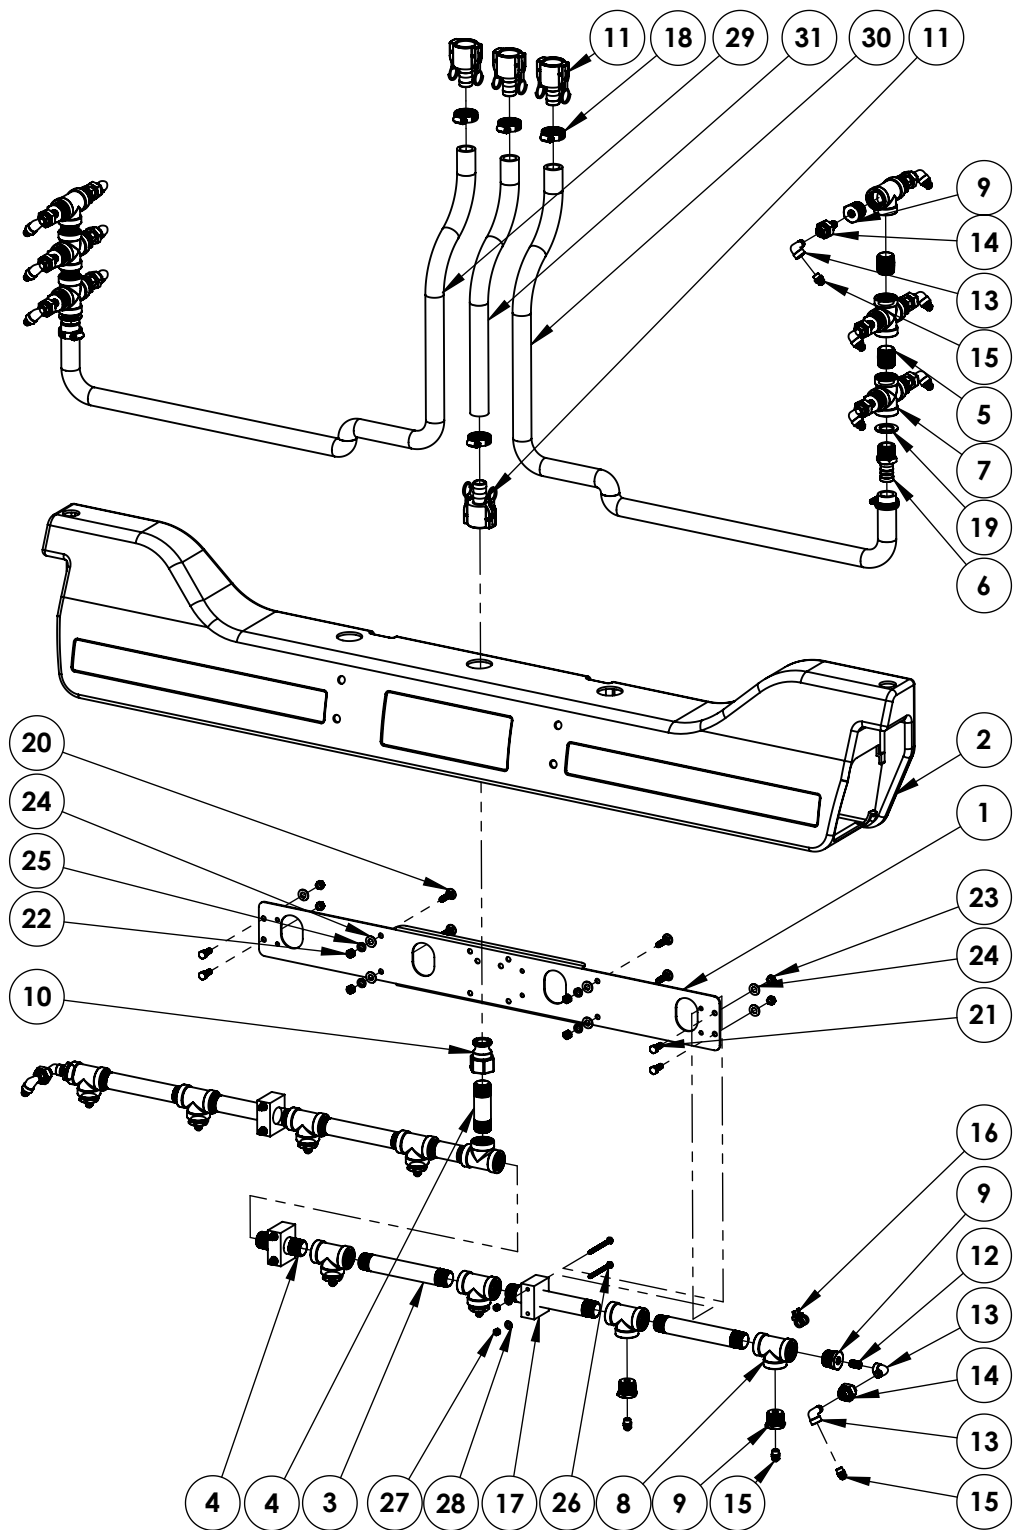

IMSB22 22 NOZZLE BOOM

ITEM NO.	Part #	DESCRIPTION	QTY.
1	AZFPM006	8 Nozzle Deicing Boom Bracket	1
2	AMICS002	Poly Shroud For Deicing Boom	1
3	CFSN05M05M28	1" x 8" Stainless Steel Nipple	6
4	CFSN05M05M17	1" x 4" Stainless Steel Nipple	3
5	CFSN05M05M12	1" x 1-1/2" Stainless Steel Nipple	4
6	CFSS05M05B304	1" MPT x 1" SS Hose Barb	2
7	CFSCR05F304	1" Threaded SS Cross	4
8	CFST05F304	1" SS Tee	11
9	CFSRB05F00M304	1" x 1/4" SS Reducer Bushing	22
10	CB100A	1" Male Adapter x 1" FNPT	1
11	CB100C	1" Female Coupling x 1" Hose Shank	4
12	CFSNE04M04M	1/4" x 3/4" SS Nipple	14
13	CFSE00F00M304	1/4" SS Street Elbow	16
14	CFSU00F00F304	1/4" SS Union	14
15	CNST019	Teejet Tip ST. STL solid stream MPT 6 GPM	22
16	CXSC0002	Cable Tie 8"	2
17	AZFPM015	1" Pipe Clamp	3
18	CFCW003	Clamp For 1" Hose	6
19	CHWSF103	1" SS Flat Washer	2
20	CHBS030723C	3/8" x 1-1/2" SS Carriage Bolt	4
21	CHBS030523	3-8" x 1" SS Hex Bolt	4
22	CHNSH0323	3/8" SS Hex Nut	4
23	CHNZN0325	3/8" SS Nylock Nut	4
24	CHWSF033	3/8" SS Flat Washer	8
25	CHWSL033	3/8" SS Lock Washer	4
26	CHBS012323	1/4" x 5-1/2" SS Hex Bolt	6
27	CHNSN0123	1/4" Stainless Lock Nut	6
28	CHWSF013	1/4" SS Flat Washer	6
29	CLUESB020005	1" Hose (To Driver Side Nozzles)	1
30	CLUESB020005	1" Hose (To Passenger Side Nozzles)	1
31	CLUESB020005	1" Hose (Center Boom Hose)	1