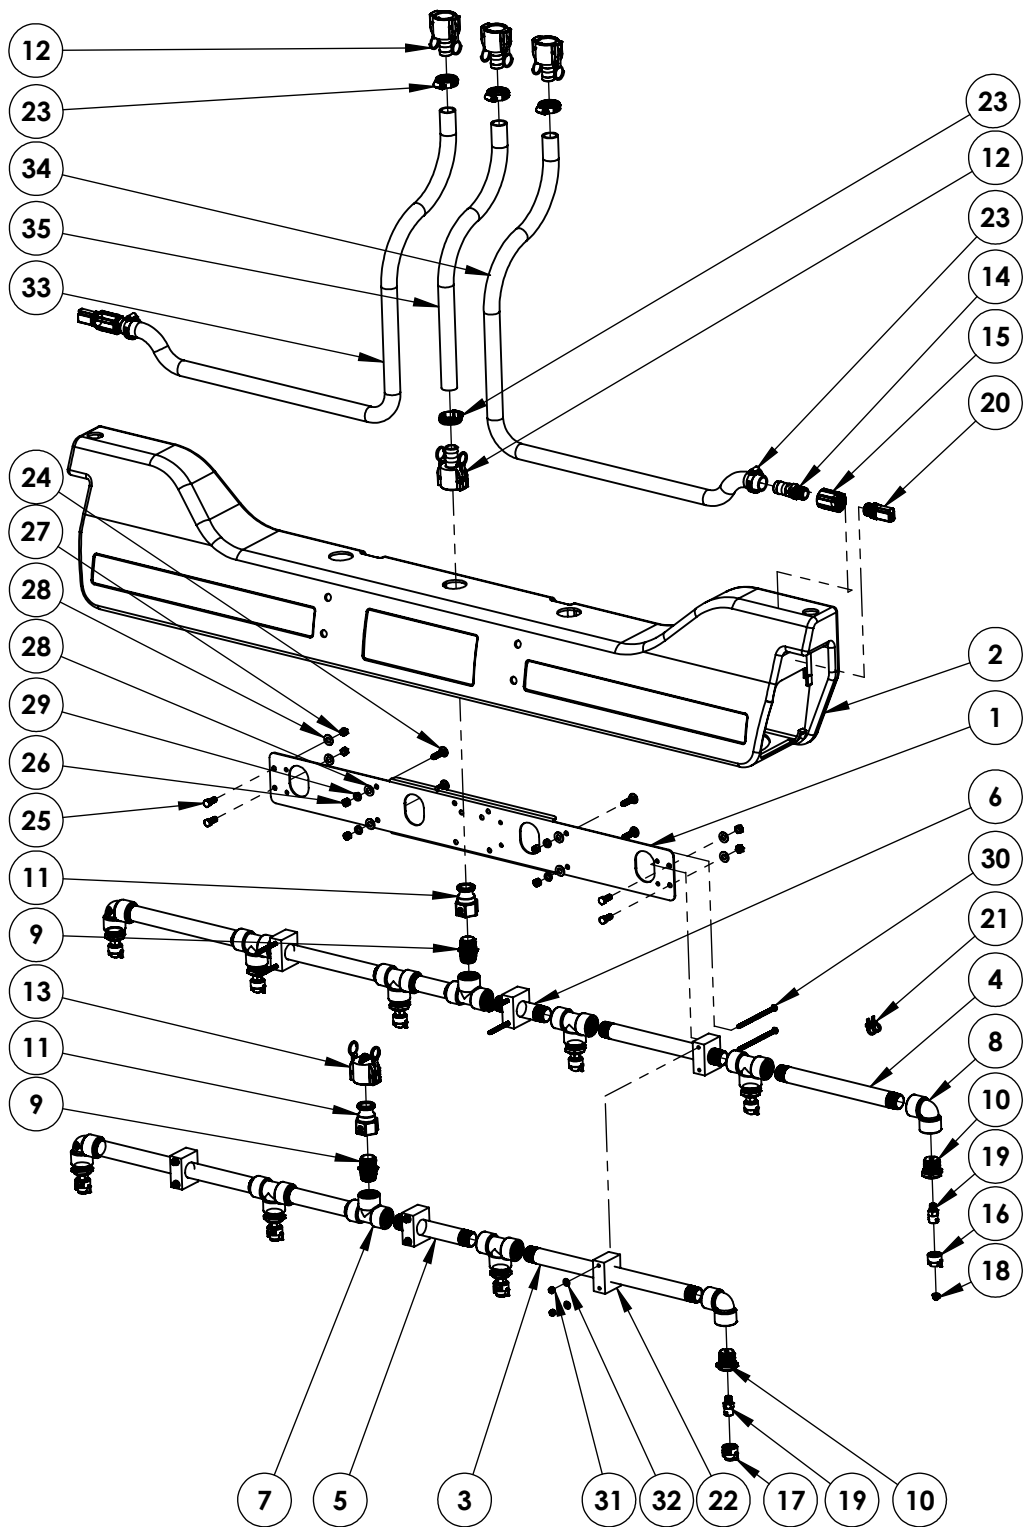

IMSB12 12 NOZZLE BOOM

ITEM NO.	Part #	DESCRIPTION	QTY.
1	AZFPM006	8 Nozzle Deicing Boom Bracket	1
2	AMICS002	Poly Shroud For Deicing Boom	1
3	AZFPM020	1" x 17-3/4" Poly Pipe For Deicing Boom	2
4	AZFPM018	1" x 12-9/16" Poly Pipe For Deicing Boom	4
5	AZFPM019	1" x 7-3/4" Poly Pipe For Deicing Boom	2
6	AZFPM017	1" x 5-1/8" Poly Pipe For Deicing Boom	2
7	CBTEE100	1" Pipe Tee	8
8	CBEL10090	1" Poly Pipe Elbow 90	4
9	CFPN05M05M	1" Short Poly Nipple	2
10	CBRB100025	1" MPT x 1/4" FPT Reducer Bushing	10
11	CB100A	1" Male Adapter x 1" FNPT	2
12	CB100C	1" Female Coupling x 1" Hose Shank	4
13	CB100125CAP	1" & 1.25" Camlock Cap	1
14	CBHB075100	3/4" MNPT x 1" Hose Shank	2
15	CBCPLG075	3/4" Poly Pipe Coupling	2
16	CNST006	25608 REP. CAP CE Black & Washer	6
17	CNST008	Teejet Tip-Extended Flat Spray	4
18	CNST025	Teejet Tip, ST. STL solid stream 1.5GPM	6
19	CNST017	TeeJet 1/4" NPT x BSPT Female Connection Adapter	10
20	CNSE001	Boom Buster Mod. 370R Spray Nozzle	2
21	CXSC0002	Cable Tie 8"	2
22	AZFPM015	1" Pipe Clamp	6
23	CFCW003	Clamp For 1" Hose	6
24	CHBS030723C	3/8" x 1-1/2" SS Carriage Bolt	4
25	CHBS030523	3-8" x 1" SS Hex Bolt	4
26	CHNSH0323	3/8" SS Hex Nut	4
27	CHNZN0325	3/8" SS Nylock Nut	4
28	CHWSF033	3/8" SS Flat Washer	8
29	CHWSL033	3/8" SS Lock Washer	4
30	CHBS012123	1/4" x 5" Long 18-8 Stainless Hex Head Bolt	6
31	CHNSN0123	1/4" Stainless Lock Nut	6
32	CHWSF013	1/4" SS Flat Washer	6
33	CLUESB020005	1" Hose (To Boomless Nozzle)	1
34	CLUESB020005	1" Hose (To Boomless Nozzle)	1
35	CLUESB020005	1" Hose (Center Boom Hose)	1